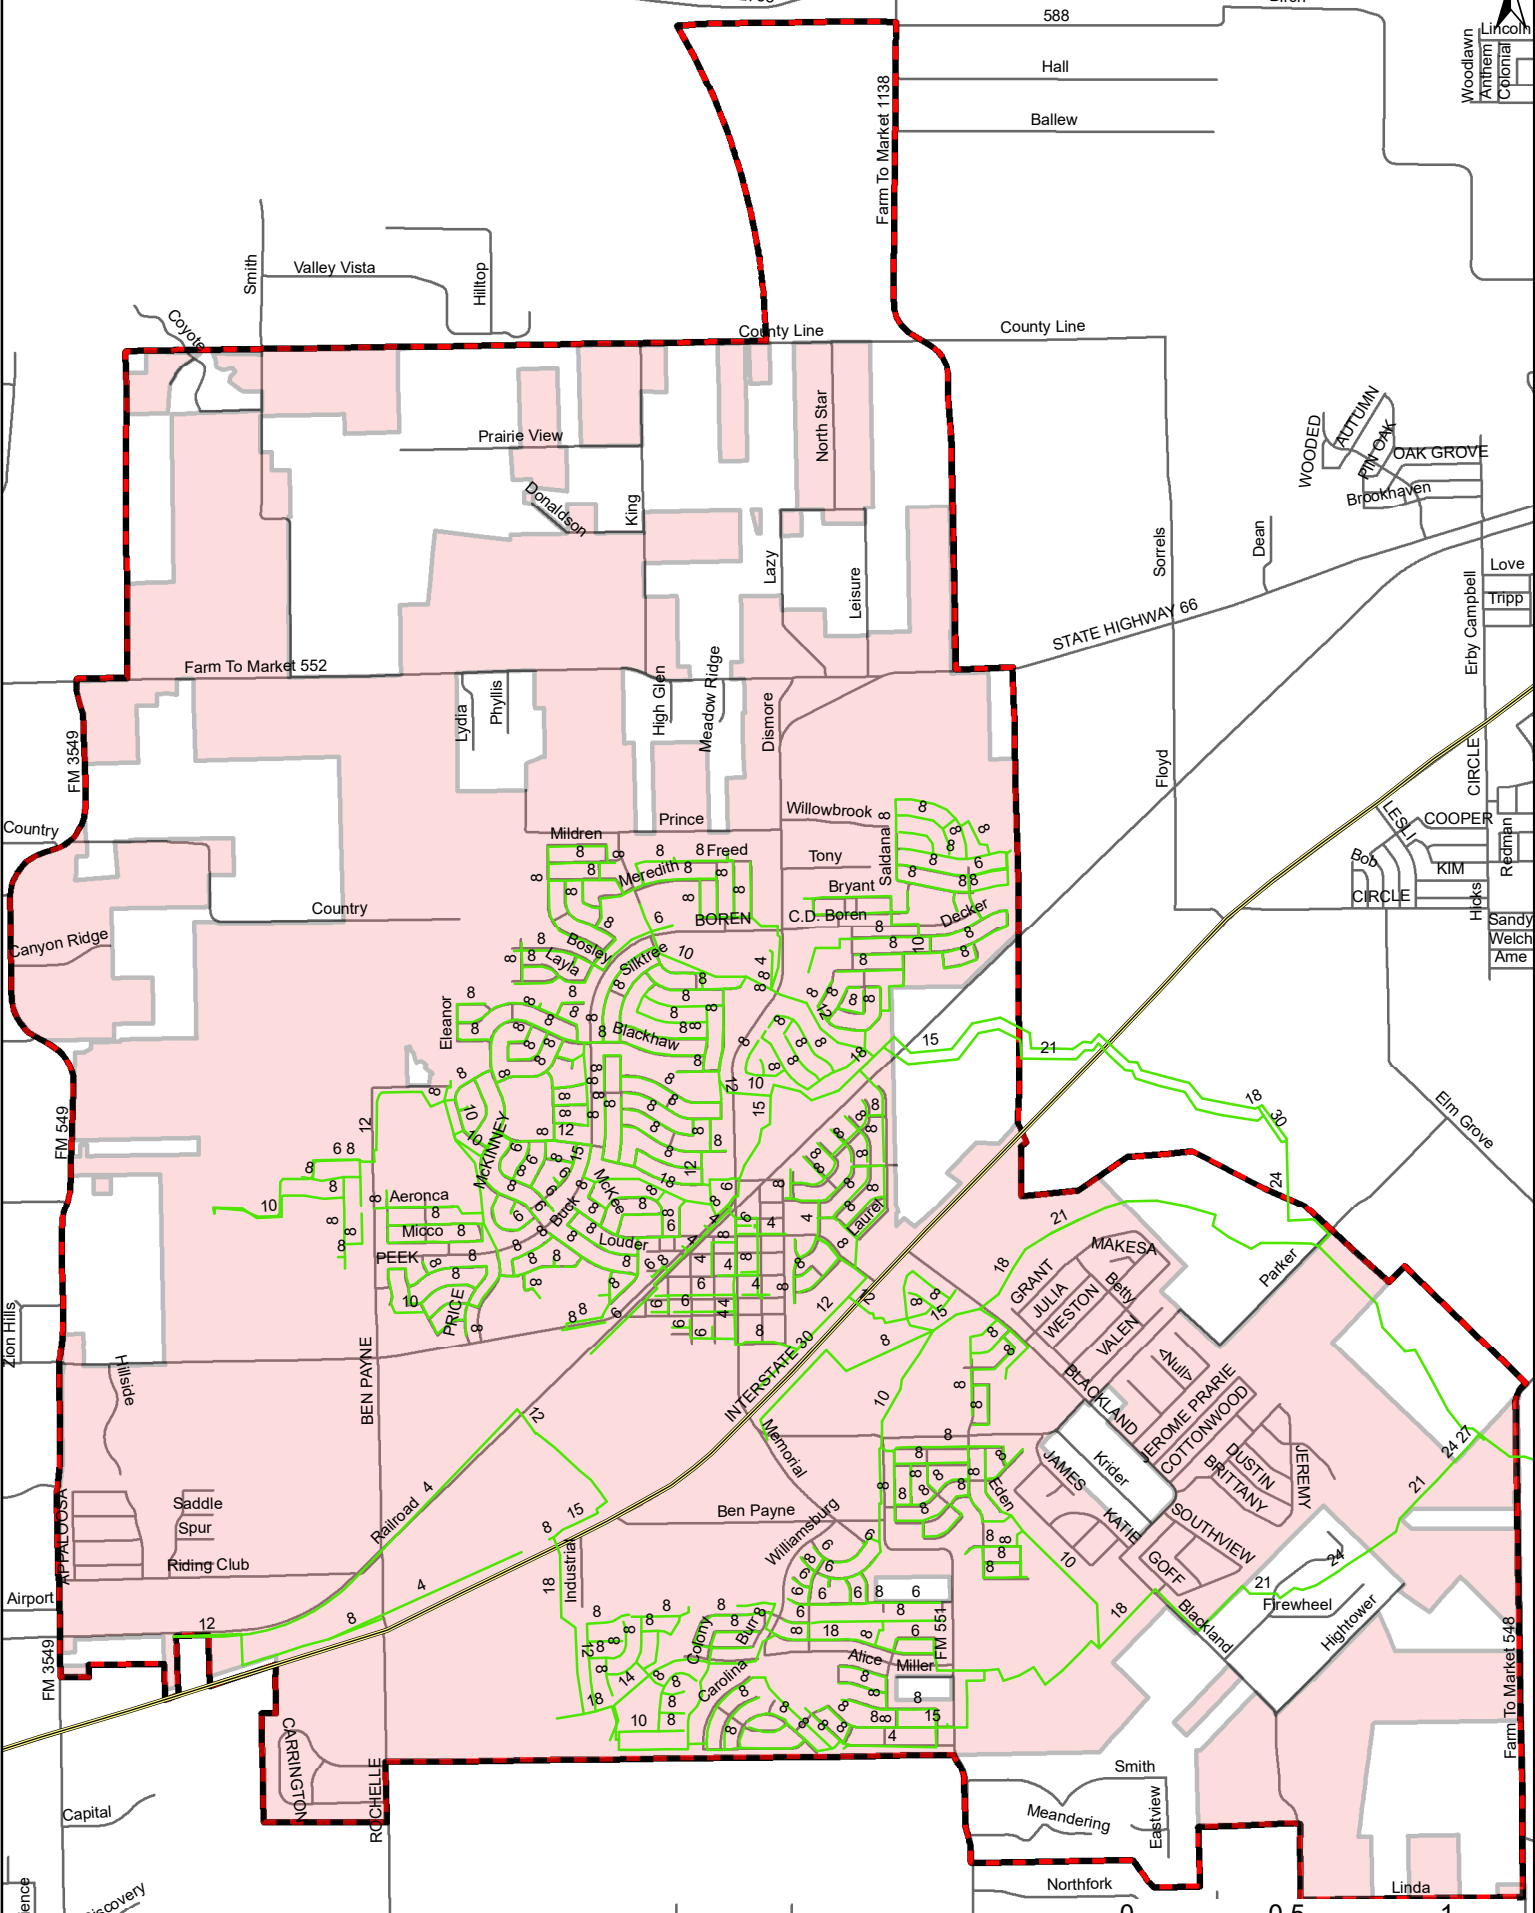

Existing Sewer Map (Nov 2020)

Farm-to-Market 2755

Woodlawn
Antient
Clomah

Updated 11/2020